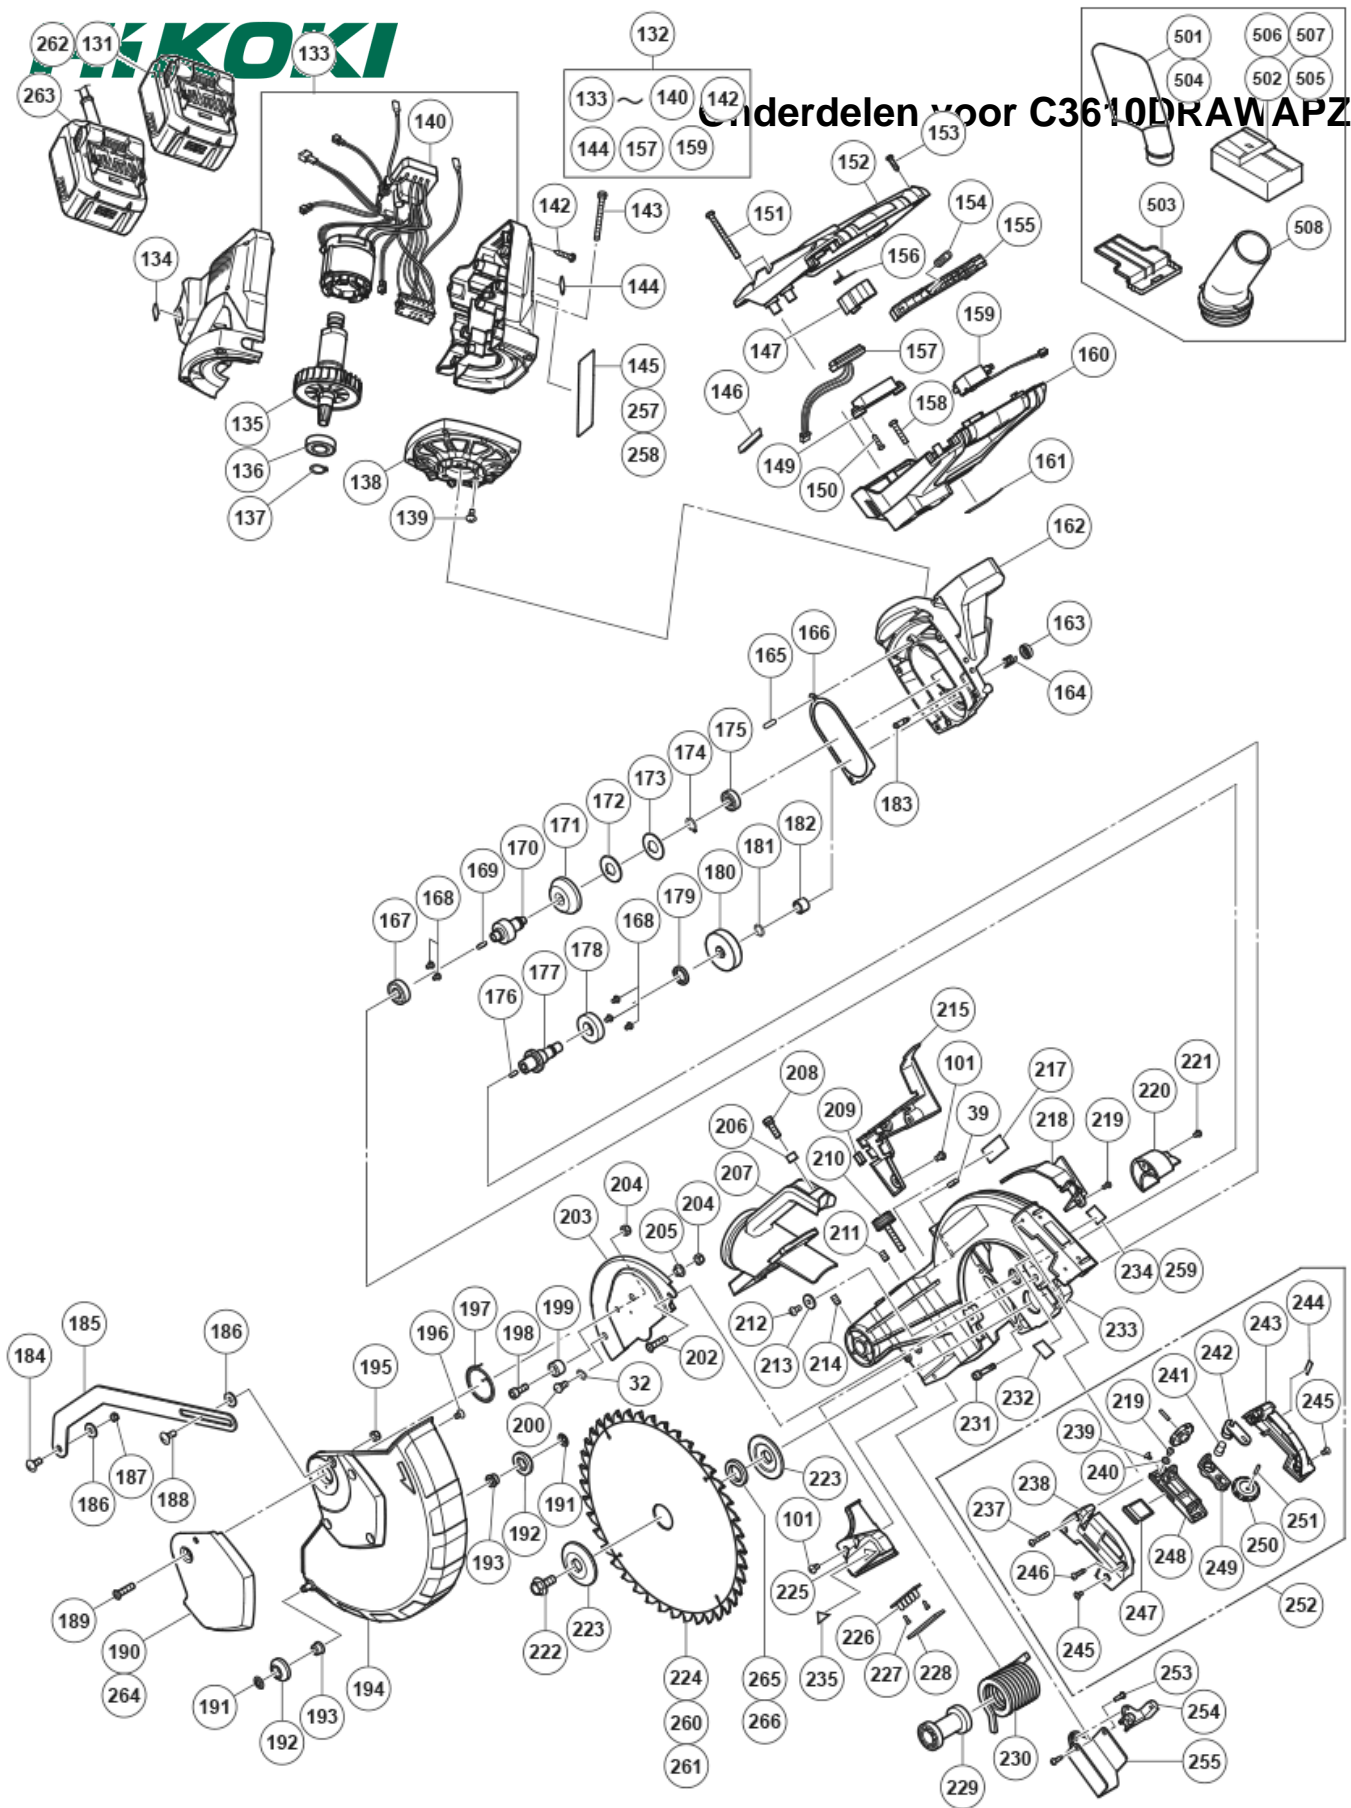

MODEL
C3610DRA(2/2)