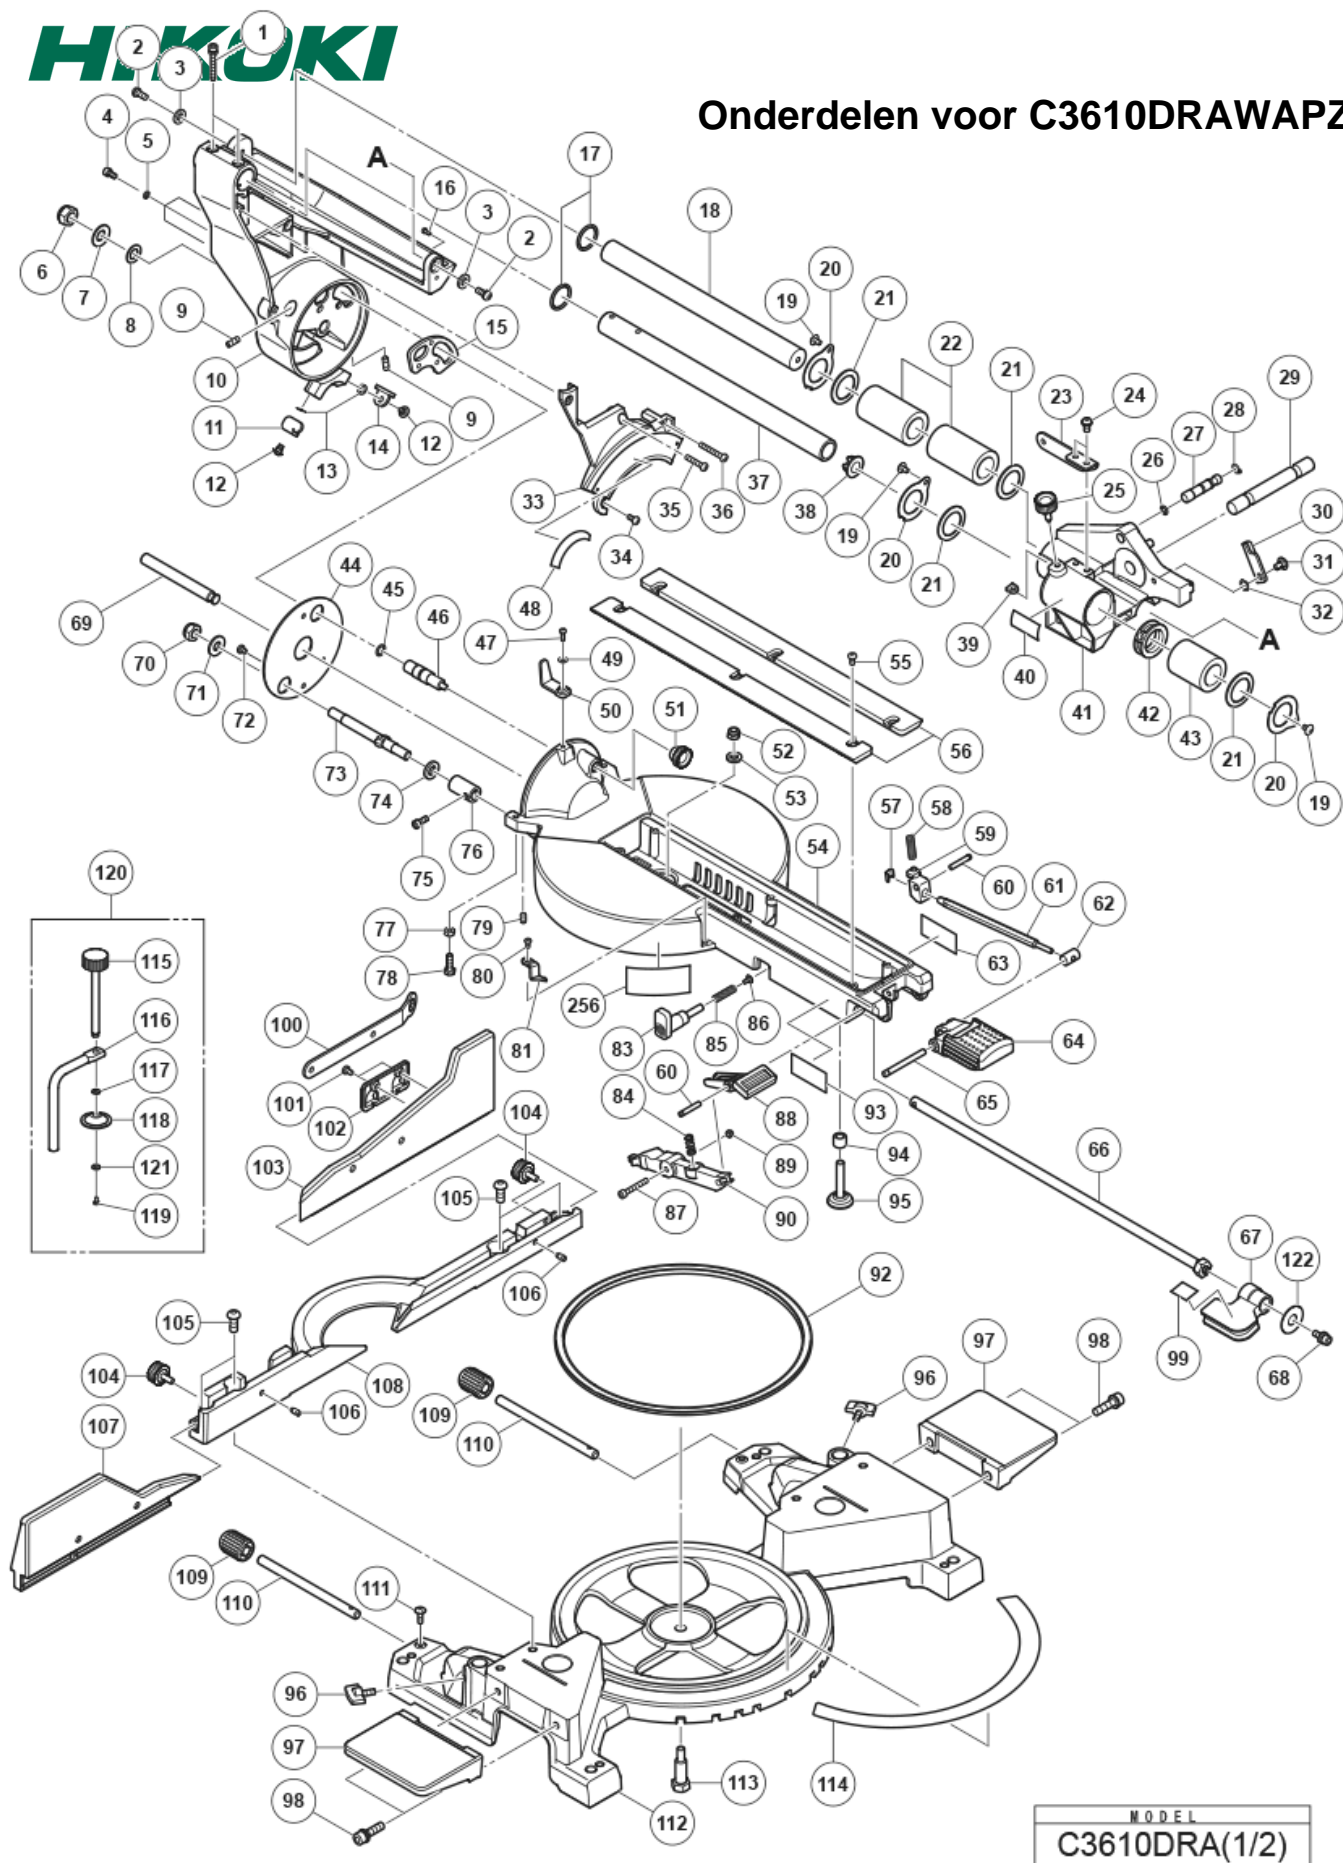

Onderdelen voor C3610DRAWAPZ

nÂ°	Artikel	Aantal gebruikt
265	373963 COLLAR (OD 30) C3610DRA NEW	1
503	329897 BATTERY COVER	1
504	373912 DUST BAG C3610DRA NEW	1
508	374294 ELBOW C3610DRA NEW	1

Onderdelen voor C3610DRAWAPZ

Rev.1

MODEL
C3610DRA(1/2)