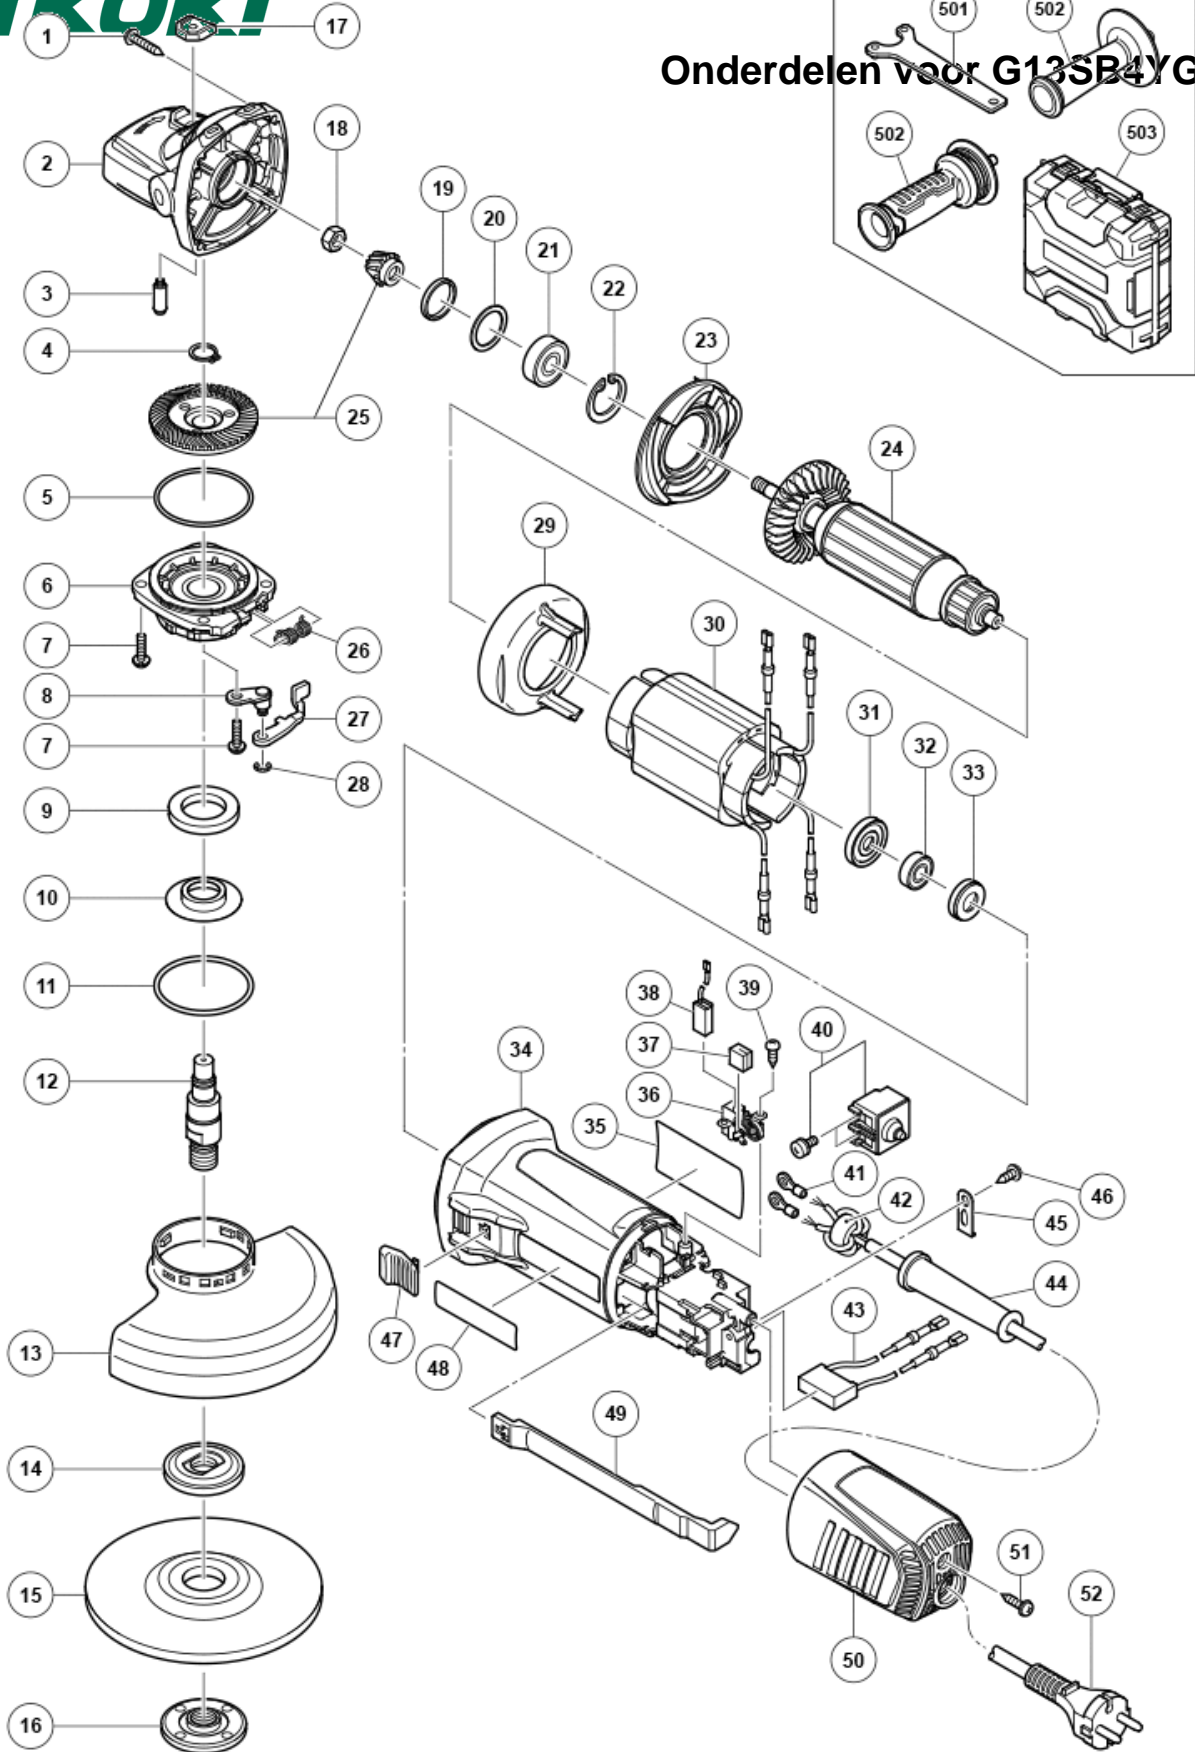

nÂ°	Artikel	Aantal gebruikt
1	307028 TAPPING SCREW (W/FLANGE) D4X25 (BLACK)	4
2	375889 GEAR COVER NEW	1
3	301943 LOCK PIN	1
4	939542 RETAINING RING FOR D12 (10 PCS)	1
5	375899 O-RING NEW	1
6	375887 PACKING GLAND NEW	1
7	376226 SEAL LOCK SCREW (W/SP. WASHER) M4X14 NEW	4
8	375894 LEVER HOLDER NEW	1
9	376227 FELT PACKING NEW	1
10	376228 FRINGER NEW	1
11	375900 O-RING NEW	1
12	375895 SPINDLE NEW	1
13	375904 WHEEL GUARD NEW	1
14	376067 WHEEL WASHER (OLD 937817Z)	1
16	339579 WHEEL NUT M14 NEW	1
17	336535 PUSHING BUTTON	1
18	301941 SPECIAL NUT M7	1
19	308543 SEAL RING (A)	1
20	980866 WASHER (C)	1
21	629VVM BALL BEARING 629VVMC2EPS2L	1
22	939554 RETAINING RING FOR D26 HOLE (10 PCS)	1
23	336542 DIFFUSER	1
24	361131E ARMATURE ASS'Y 230 VOLT NEW	1
25	375888 GEAR AND PINION SET NEW	1
26	376229 SPRING NEW	1
27	375892 LEVER NEW	1
28	6685336 RETAINING RING D4	1
29	336530 FAN GUIDE	1
30	341070F STATOR ASS'Y 230-240 VOLT NEW	1
31	336536 DUST SEAL	1
32	336871 BALL BEARING 698SS	1
33	309929 RUBBER BUSHING	1
34	375878 HOUSING NEW	1
36	336537 BRUSH HOLDER	2
37	336872 CUSHION SPONGE	2
38	999088 CARBON BRUSH	2
39	328210 TAPPING SCREW D3X8	4
40	376230 PUSHING BUTTON SWITCH NEW	1

nÂ°	Artikel	Aantal gebruikt
41	980063 TERMINAL	2
42	334379 FERRITE CORE	1
43	375898 NOISE SUPPRESSOR NEW	1
44	953327 CORD ARMOR D8.8	1
45	937631 CORD CLIP	1
46	305720 TAPPING SCREW D4X12 (W/FLANGE)	1
47	314428 SLIDE KNOB	1
49	375882 SLIDE BAR NEW	1
50	370047 TAIL COVER NEW	1
51	301653 TAPPING SCREW (W/FLANGE) D4X20 (BLACK)	1
503	376233 PLASTIC CARRYING CASE NEW	1

## Onderdelen voor G13SB4YGZ

MODEL  
G13SB4