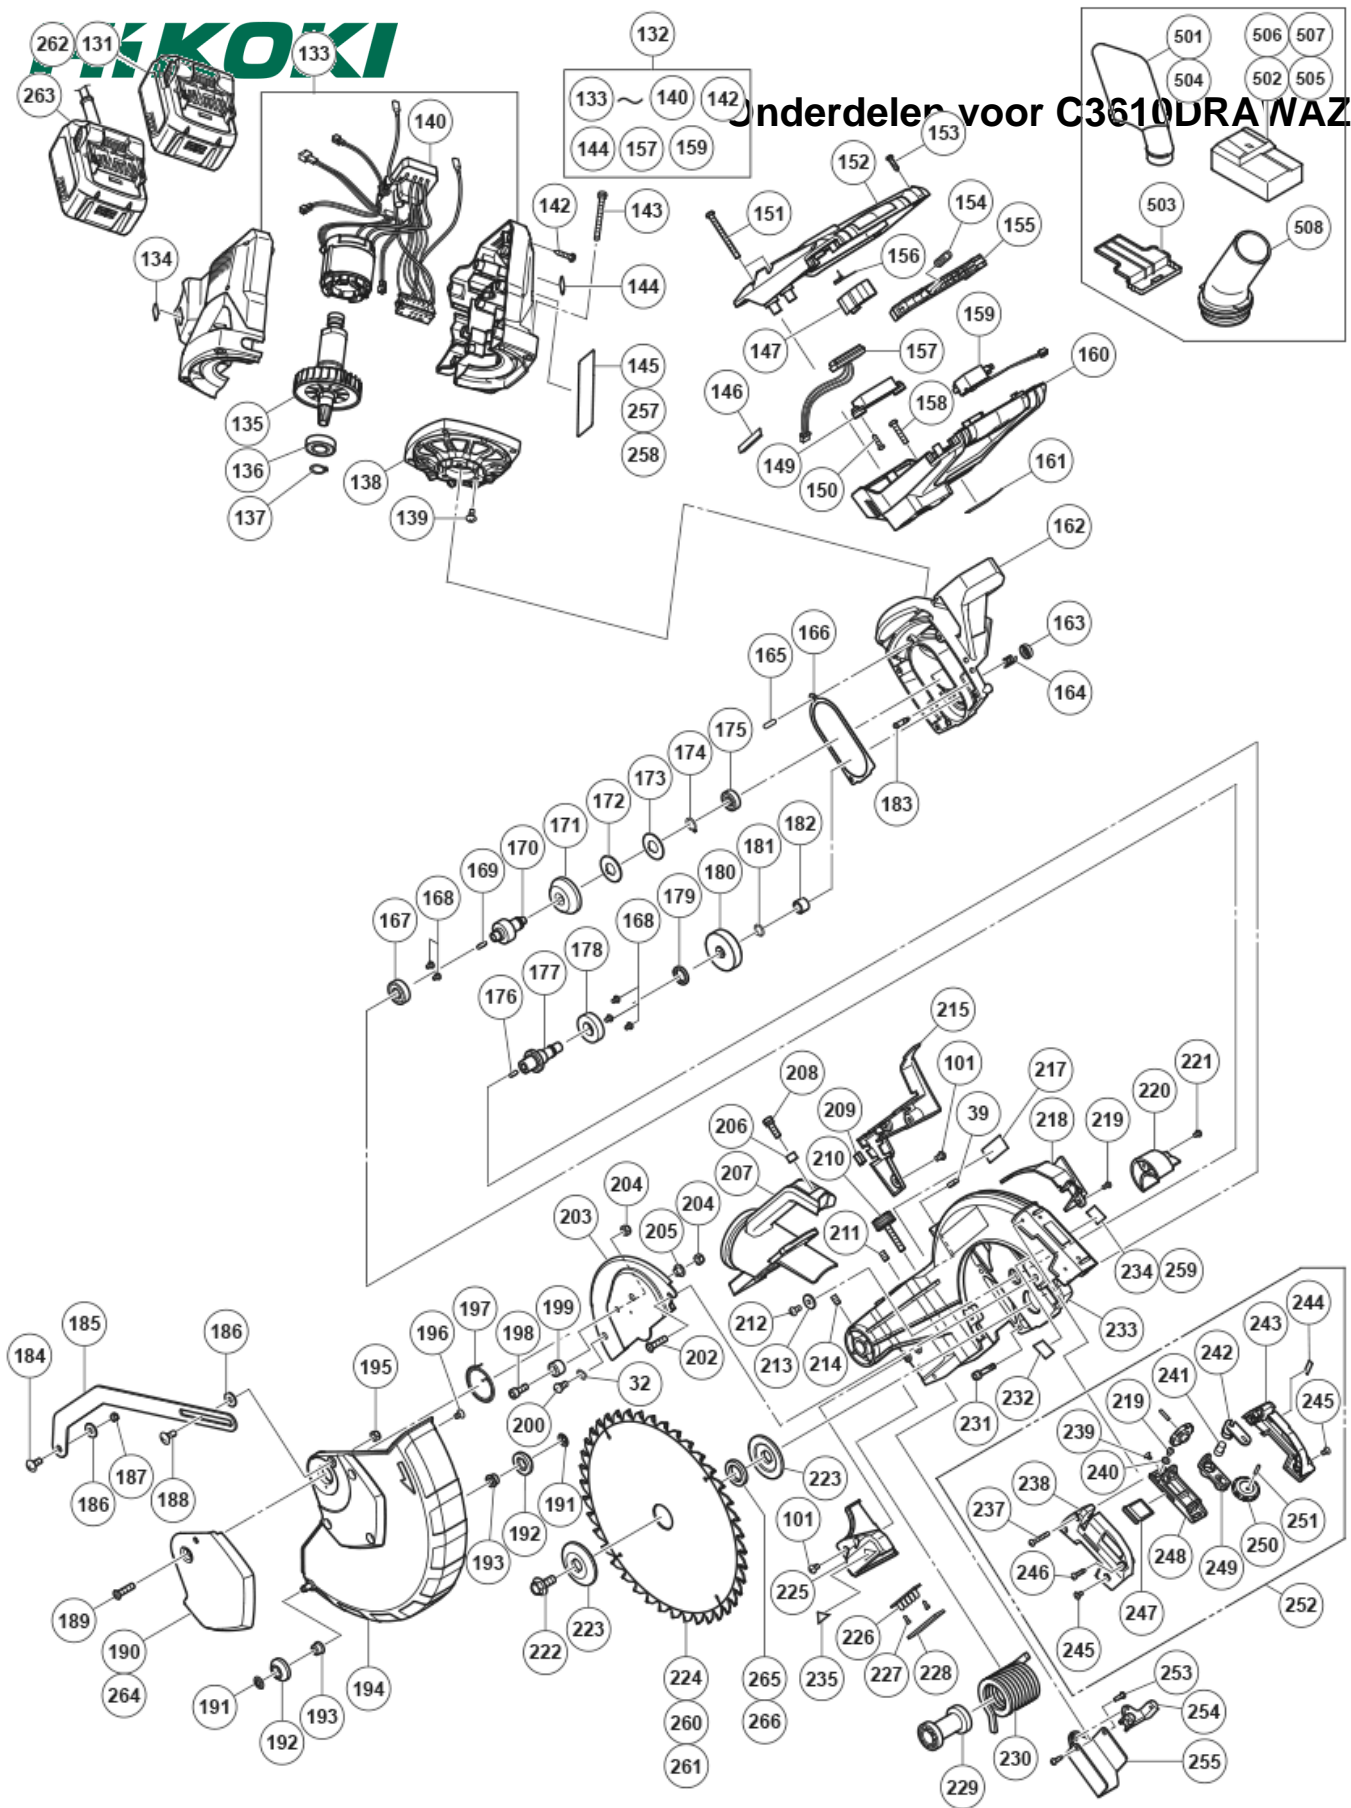

Onderdelen voor C3610DRA NAZ

MODEL
C3610DRA(2/2)