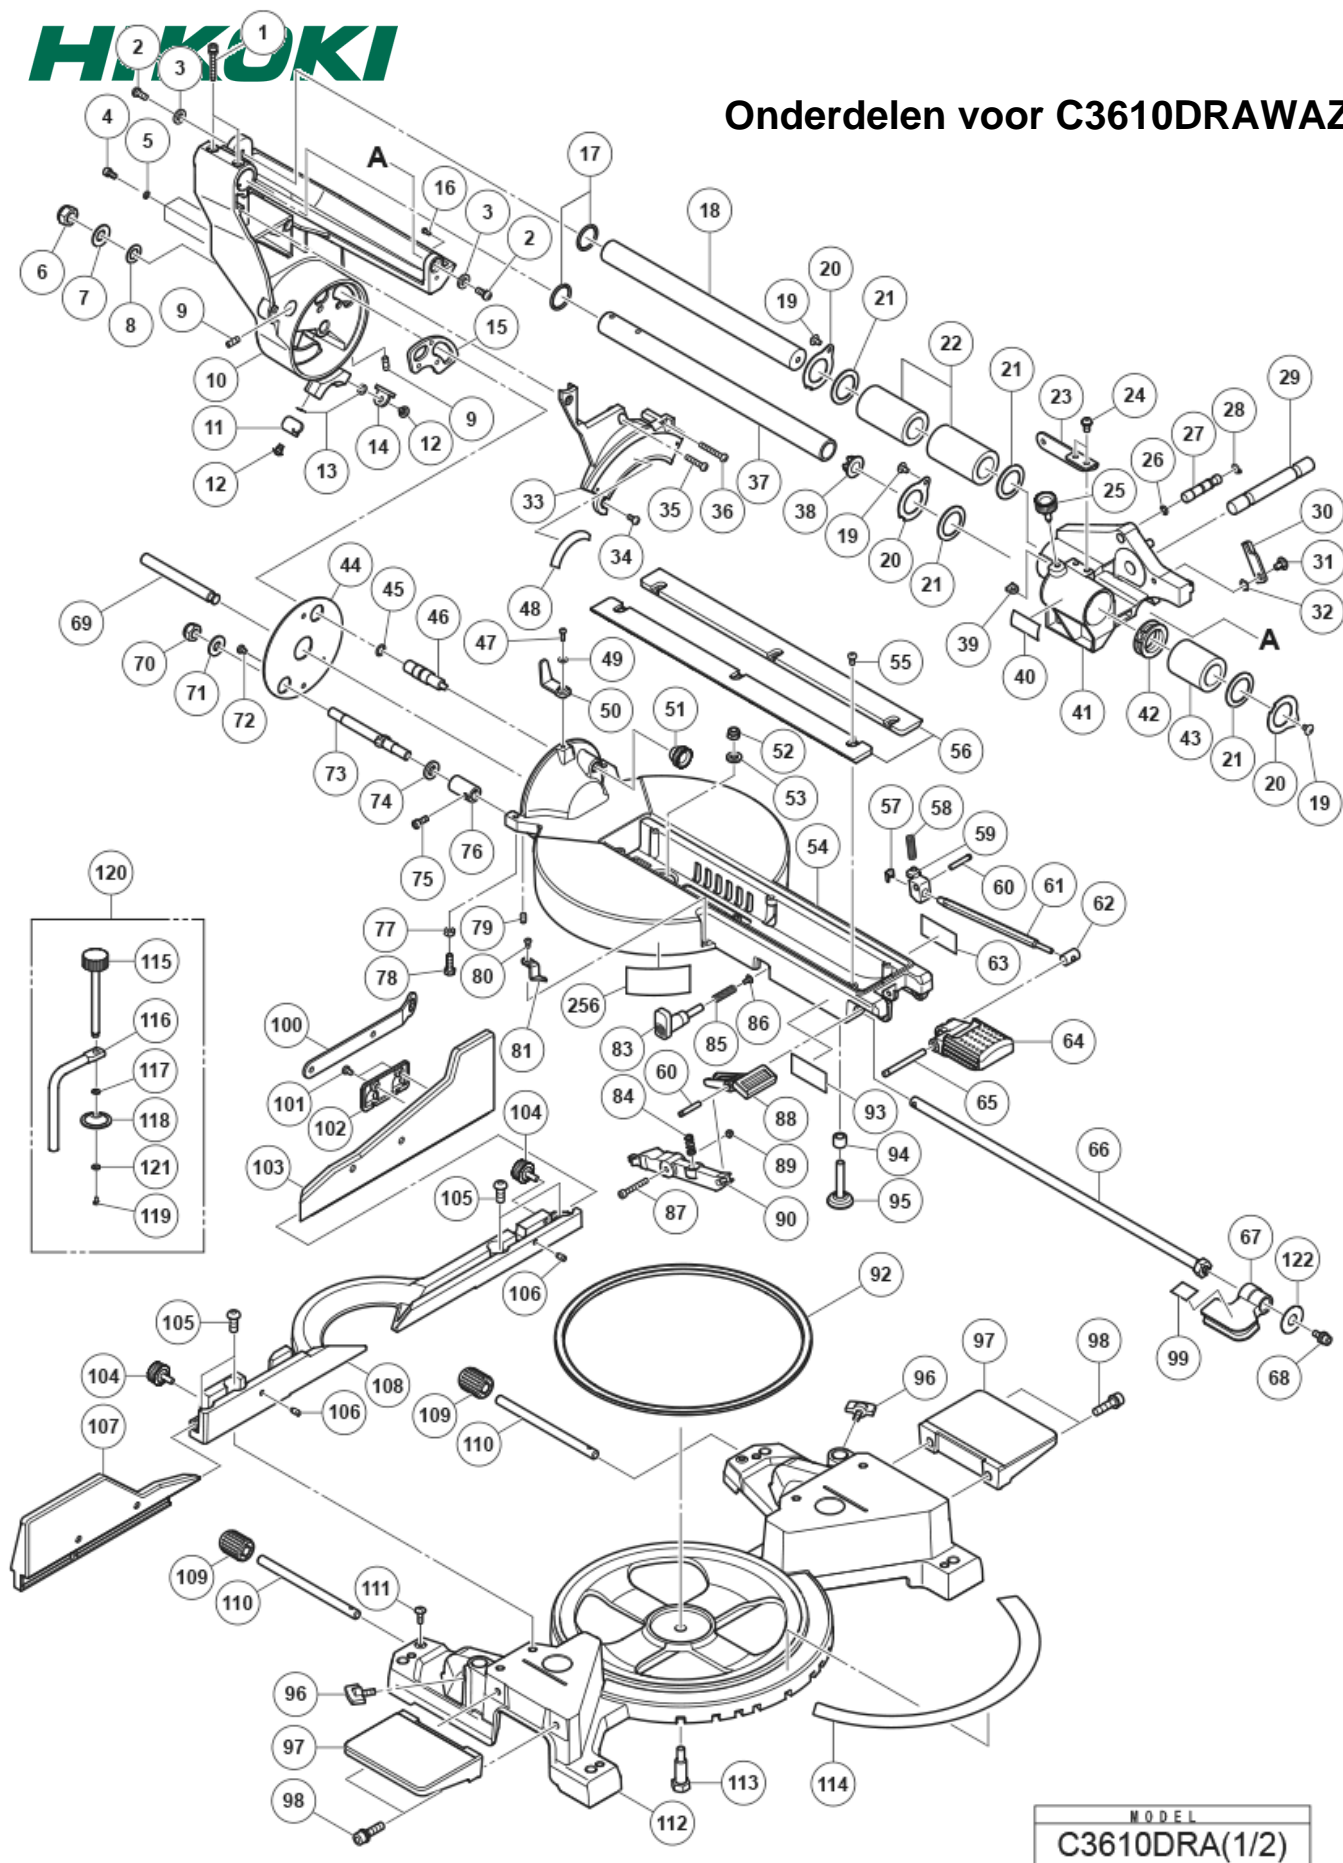

nÂ°	Artikel	Aantal gebruikt
265	373963 COLLAR (OD 30) C3610DRA NEW	1
503	329897 BATTERY COVER	1
504	373912 DUST BAG C3610DRA NEW	1
508	374294 ELBOW C3610DRA NEW	1

Onderdelen voor C3610DRAWAZ

Rev.1