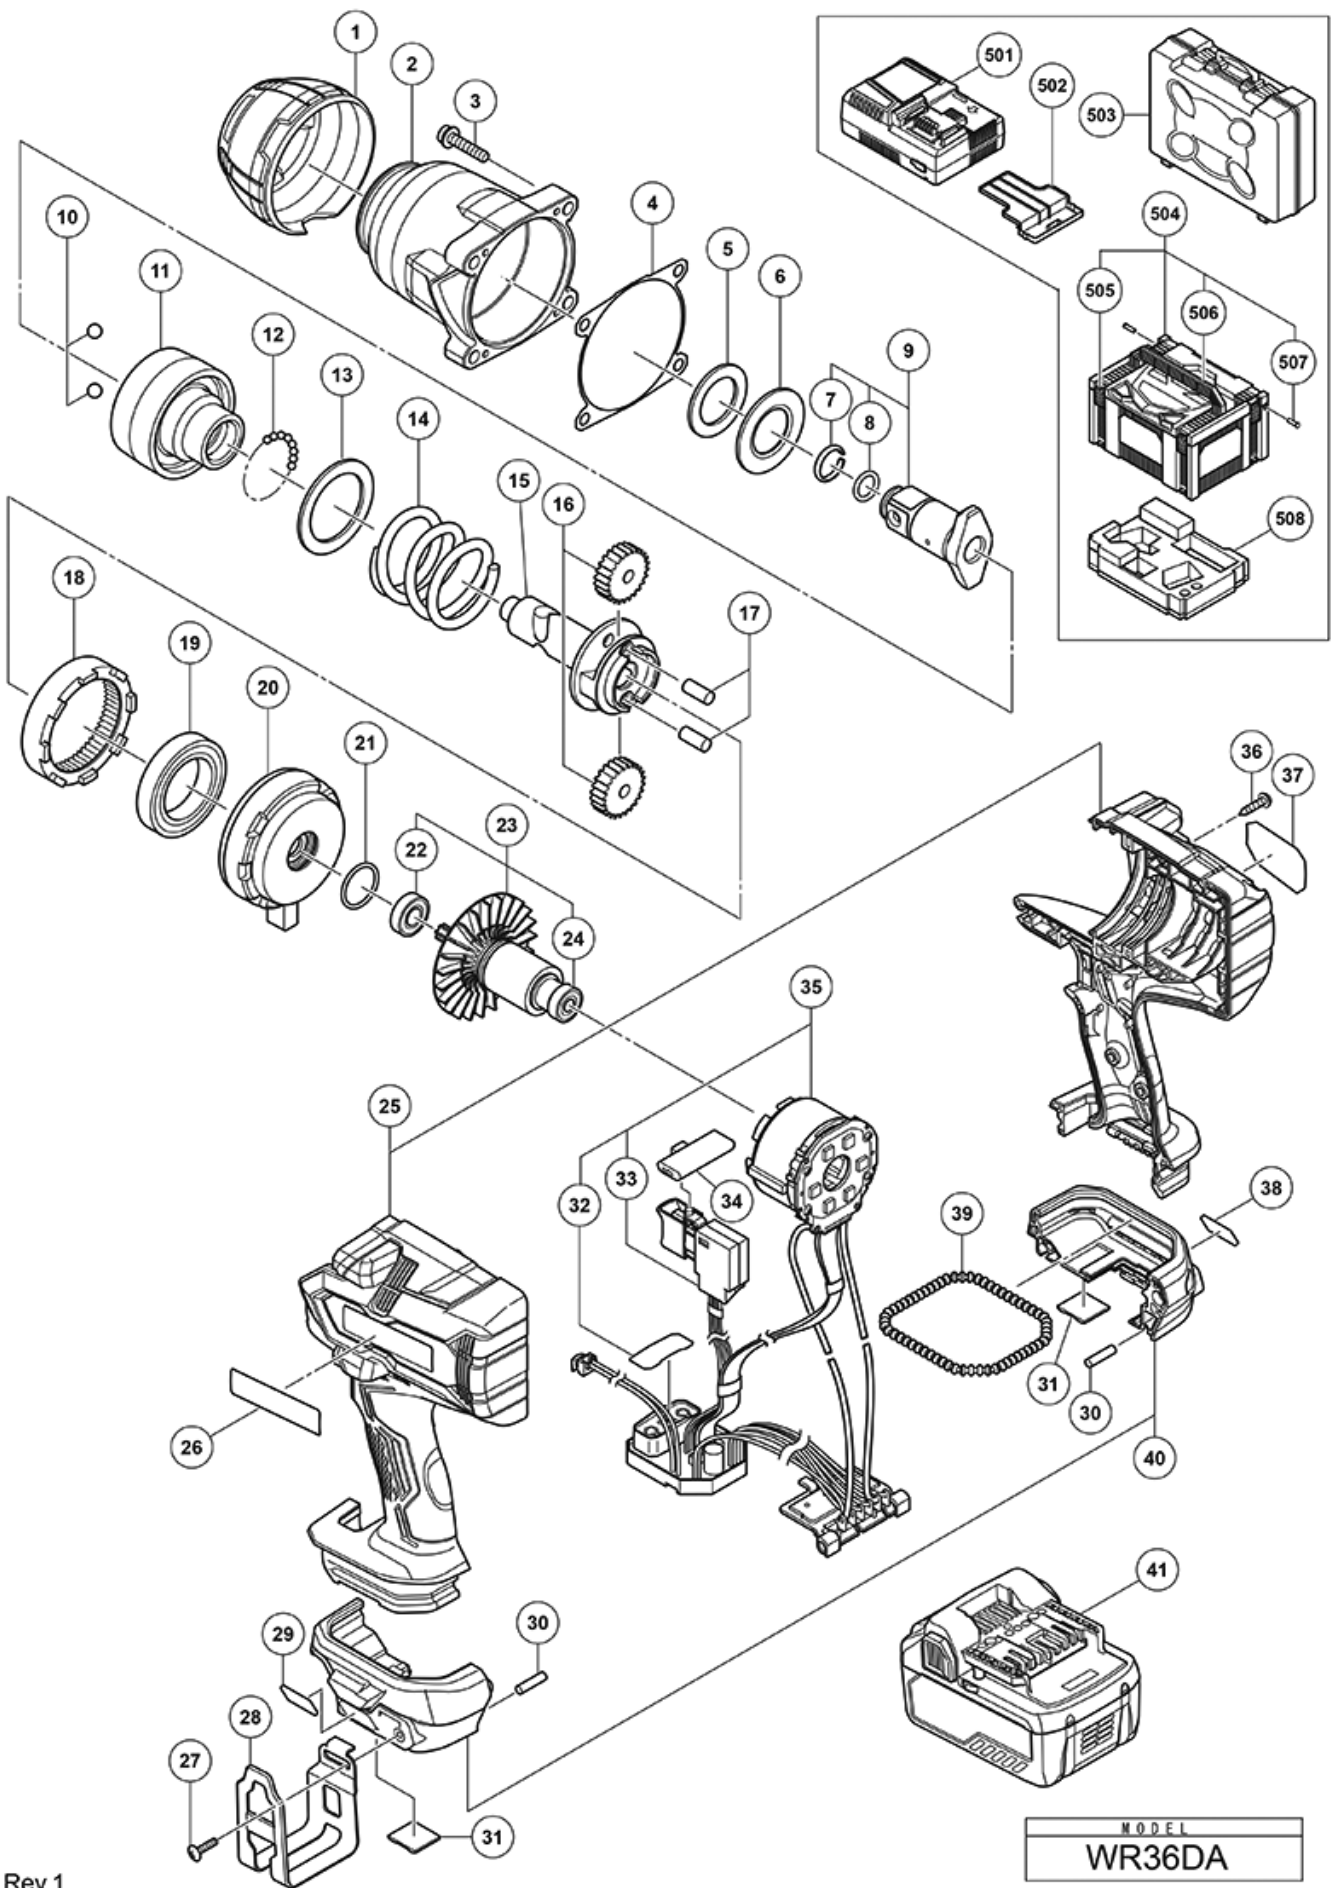

nÂ°	Artikel	Aantal gebruikt
1	373036 FRONT CAP	1
2	373037 HAMMER CASE	1
3	373377 HEX. SOCKET HD. BOLT M6X30 (W/FLANGE) NEW	4
4	373302 PACKING NEW	1
5	373045 THRUST DAMPER	1
6	373044 WASHER (F)	1
7	373034 FRICTION RING (C)	1
8	996407 O-RING (1AP-12)	1
9	373033 ANVIL (A)	1
10	959151 STEEL BALL D7.14 (10 PCS)	2
11	373043 HAMMER	1
12	959155 STEEL BALL D3.97 (10 PCS.)	36
13	373038 WASHER (J)	1
14	373042 HAMMER SPRING	1
15	373048 SPINDLE	1
16	373300 IDLE GEAR SET (2 PCS) NEW	2
17	373049 NEEDLE ROLLER	2
18	373047 RING GEAR	1
19	334310 BALL BEARING 61907 (GB)	1
20	373046 INNER COVER	1
21	887302 O-RING (I.D. 21.5) NEW	1
22	371033 BALL BEARING NEW	1
23	361077 ROTOR ASS'Y	1
24	607VVC BALL BEARING 607VVC2PS2L	1
25	373031 HOUSING (A+B) SET	1
27	373378 TRUSS HD. SCREW M4 (BLACK) NEW	1
28	373035 HOOK	1
30	373041 REAR BUMPER	2
31	373040 SIDE BUMPER	2
33	339217 DC-SPEED CONTROL SWITCH NEW	1
34	373301 PUSHING BUTTON NEW	1
35	373029 WIRING ASS'Y	1
36	339250 TAPPING SCREW D4X20 (W/FLANGE) NEW	9
39	373039 JOINT RUBBER	1
40	373032 HOUSING SET (C+D) SET	1
502	329897 BATTERY COVER	1
503	373222 PLASTIC CARRYING CASE NEW	1
505	336472 LATCH	4

nÂ°	Artikel	Aantal gebruikt
506	336473 HANDLE (HSC) NEW	1
507	336474 HINGE	2
602	309922 GREASE FOR IMPACT DRIVER (500G)	1
603	325149 GREASE (MOLUB-ALLOY NO.777-1) 75G	1

Rev.1

MODEL  
WR36DA