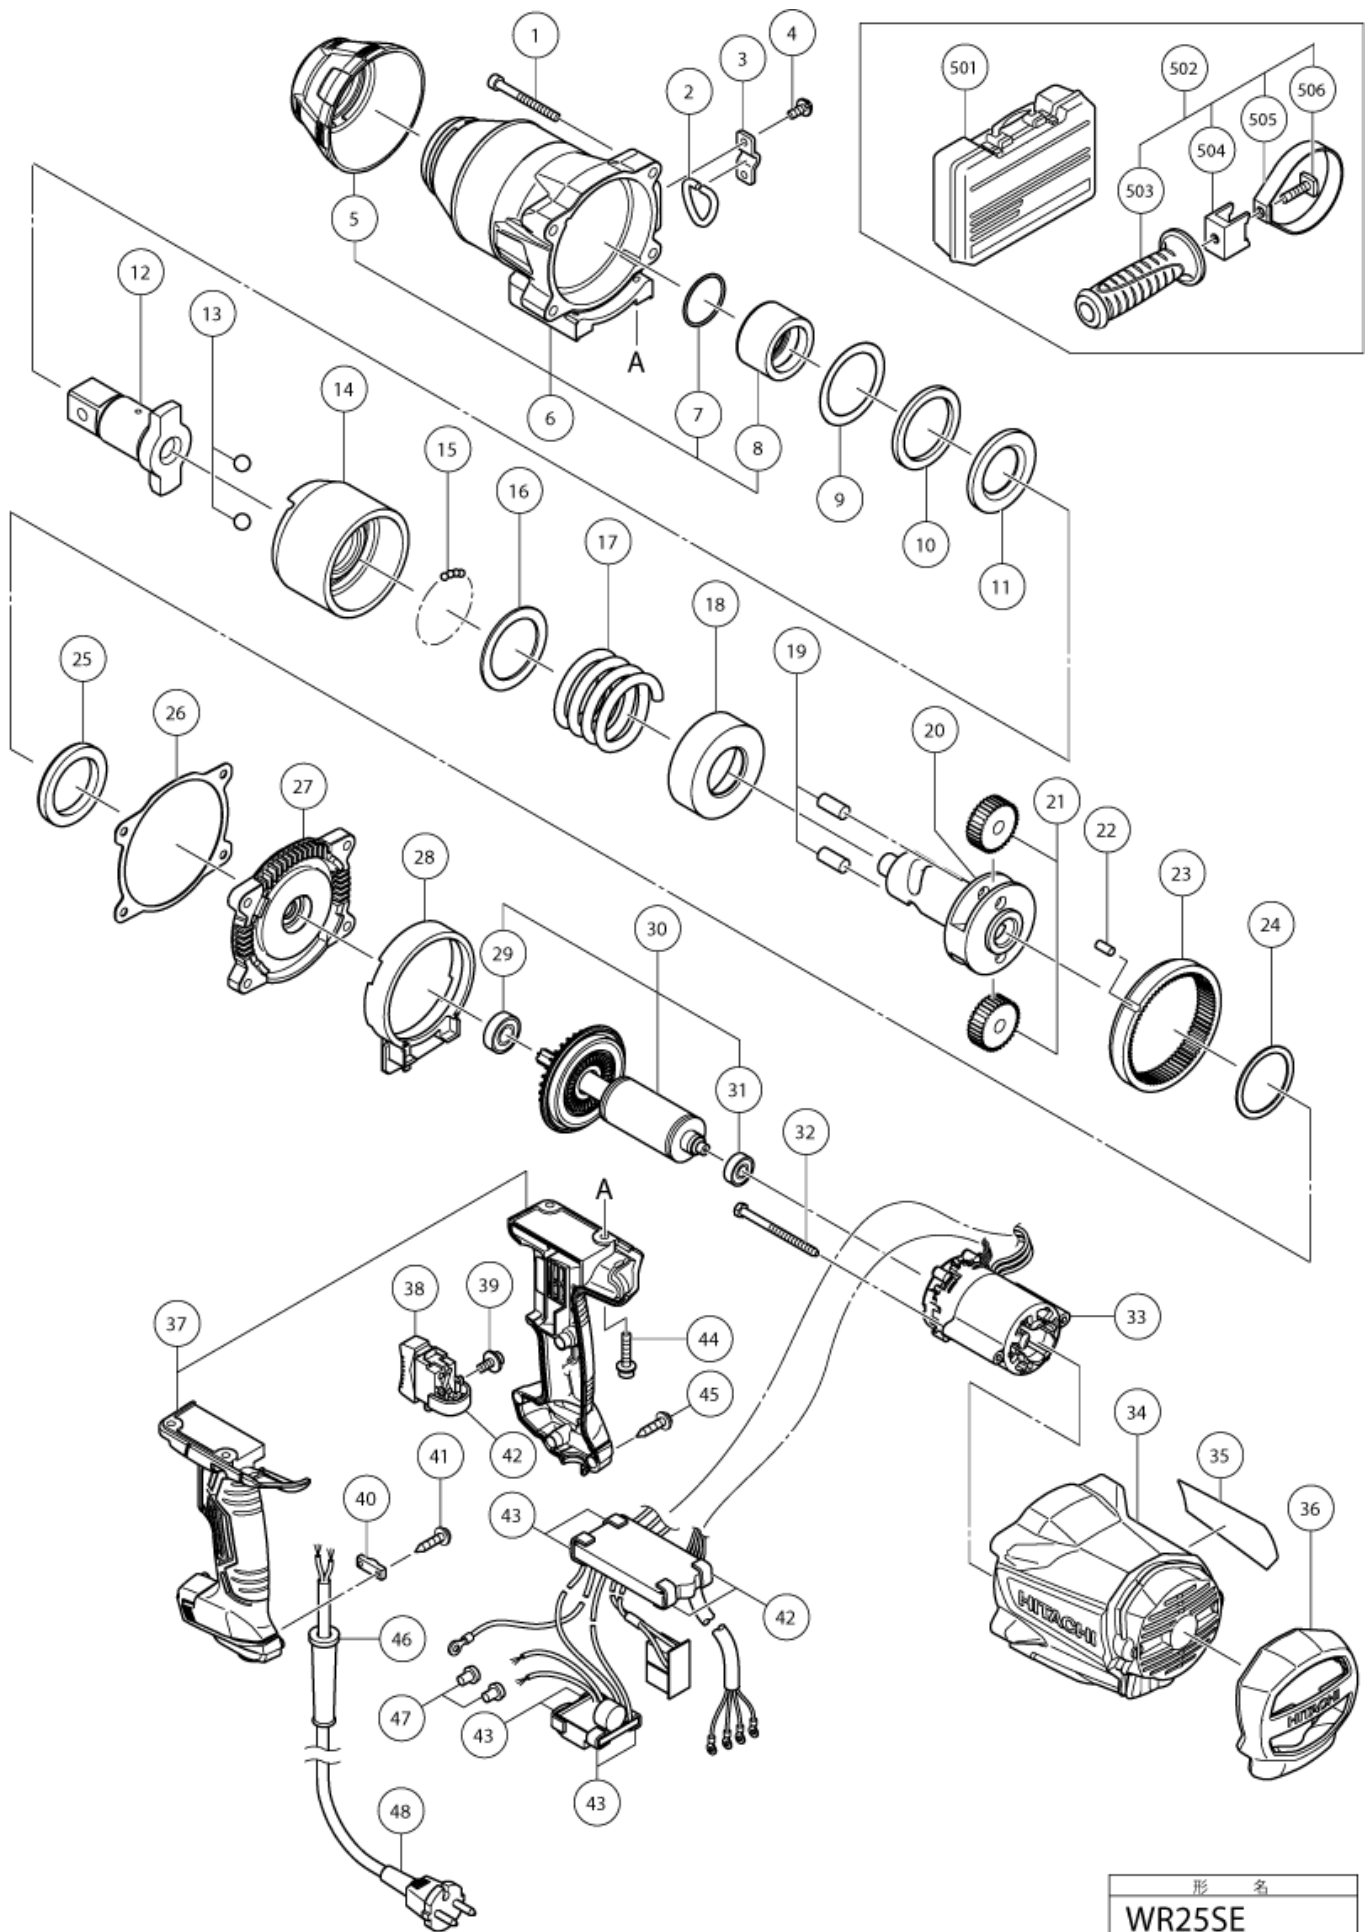

nÂ°	Artikel	Aantal gebruikt
1	986491 SEAL LOCK HEX. SOCKET HD. BOLT M6X50	4
2	932916 HANGER (B)	1
5	337836 BUMPER (C) NEW	1
7	319732 O-RING (P-35) NEW	1
8	337837 METAL (B) NEW	1
9	338351 WASHER (C) NEW	1
10	338350 DAMPER (C) NEW	1
11	337834 WASHER (B) NEW	1
12	337820 ANVIL (C) NEW	1
13	337838 STEEL BALL D10.3 NEW	2
14	337832 HAMMER (C) NEW	1
15	959149 STEEL BALL D4.76 (10 PCS)	3
16	337831 HAMMER WASHER (C) NEW	1
17	337829 HAMMER SPRING (C) NEW	1
18	337828 SPRING SHEET (C) NEW	1
19	337827 NEEDLE ROLLER NEW JAN	2
20	337830 SPINDLE (C) NEW JAN	1
21	338352 IDLE GEAR SET (2 PCS) NEW JAN	2
22	991449 NEEDLE ROLLER	2
23	337839 RING GEAR (C) NEW	1
24	337833 WASHER (A) NEW	1
25	337825 METAL (A) NEW	1
26	337821 PACKING (C) NEW	1
27	337824 INNER COVER (C) NEW JAN	1
28	337823 FAN GUIDE (C) NEW JAN	1
29	6001DD BALL BEARING 6001DDUCMPS2S (OLD 980925)	1
30	360989 ROTOR ASS'Y (C)	1
31	333945 BALL BEARING 608VV	1
32	961400 HEX.HD. TAPPING SCREW D5X70	2
33	340895E STATOR CONTROLLER (C) SET 220-230 VOLT NEW SEP	1
34	338349 HOUSING (C) NEW SEP	1
36	337822 TAIL BUMPER (C) NEW	1
37	338505 HANDLE (A+B) SET NEW	1
38	337202 SWITCH NEW MAY	1
39	980060 MACHINE SCREW (W/WASHER) M3.5X5	4
40	937631 CORD CLIP	1
42	338353 CUSHION RUBBER 30X10X3 NEW SEP	3
43	338354 CUSHION RUBBER 45X10X3 NEW SEP	6

nÂ°	Artikel	Aantal gebruikt
44	316107 HEX. HOLE BOLT M5X20 (W/WASHERS) (OLD 900162-05020)	4
45	301653 TAPPING SCREW (W/FLANGE) D4X20 (BLACK)	4
46	953327 CORD ARMOR D8.8	1
46	938051 CORD ARMOR D10.1	1
47	959140 CONNECTOR 50091 (10 PCS.)	2
48	500240Z CORD FOR USA/CAN	1
48	500450Z CORD 230 VOLT GBR	1
48	500461Z CORD 3M 2 X 1,0 H05VV-F W/PLUG 16A CEE FORM 2P+E FOR GBR	1
501	338503 PLASTIC CARRYING CASE NEW SEP	1
502	338347 SIDE HANDLE ASS'Y NEW	1
503	330209 SIDE HANDLE	1
504	323775 HANDLE HOLDER	1
505	338502 HANDLE RING NEW	1
506	980903 SQUARE BOLT M8	1

形名
WR25SE