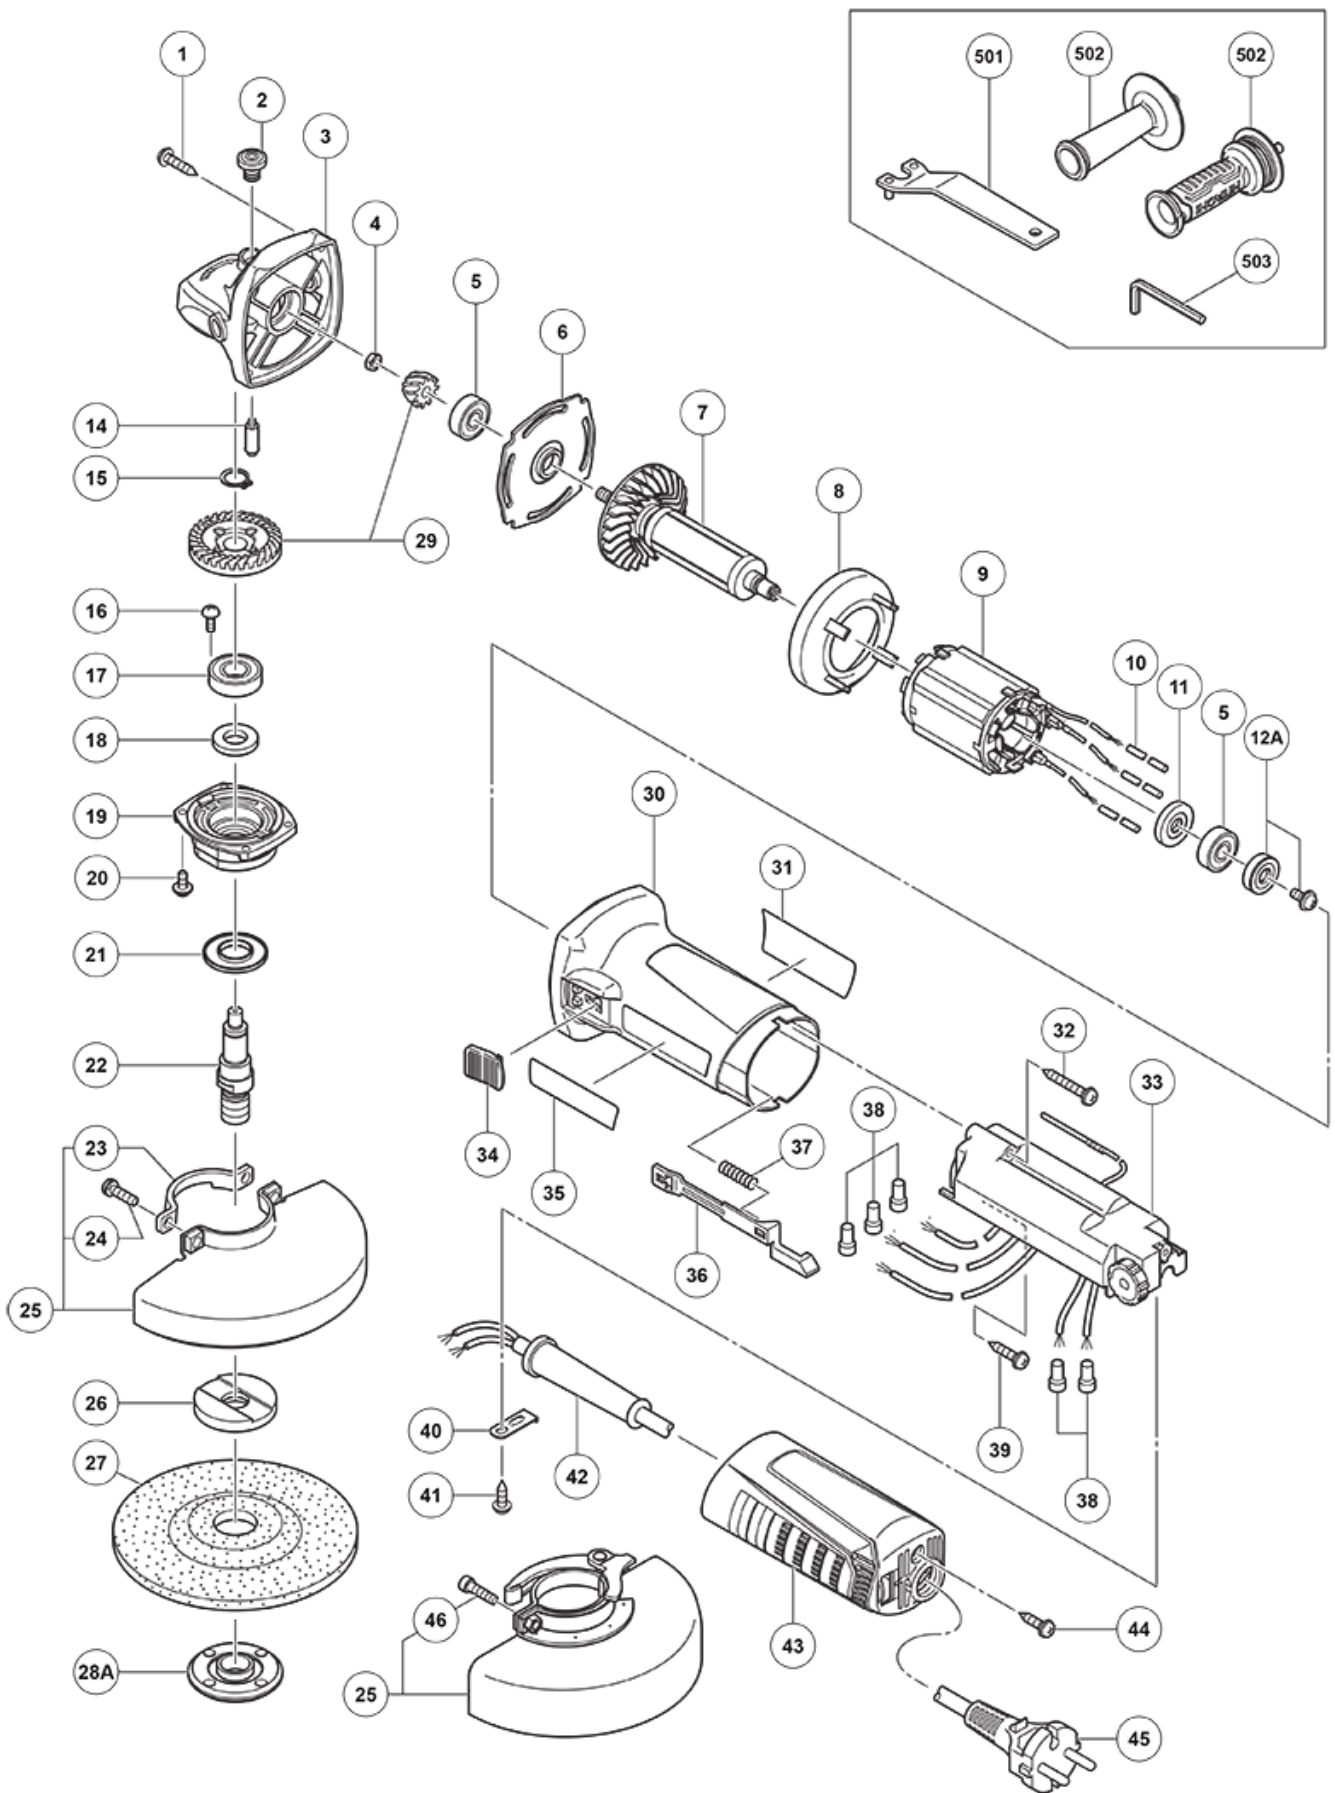

nÂ°	Artikel	Aantal gebruikt
*25	337231 WHEEL GUARD ASS'Y NEW	1
1	328643 TAPPING SCREW (W/FLANGE) D4X23 (BLACK)	4
2	301944 PUSHING BUTTON	1
3	338332 GEAR COVER ASS'Y NEW	1
4	309191 SPECIAL NUT M6	1
5	338337 BALL BEARING 608S NEW DEC	2
6	334940 BEARING HOLDER NEW	1
7	361032 ROTOR NEW	1
8	338346 FAN GUIDE NEW	1
9	340917C STATOR 230 VOLT NEW	1
10	339346 TUBE NEW	3
11	338336 DUST SEAL NEW	1
14	301943 LOCK PIN	1
15	939542 RETAINING RING FOR D12 (10 PCS)	1
16	334942 SLOTTED HD. SCREW M4 (SEAL LOCK) NEW	2
17	6001VV BALL BEARING 6001VV	1
18	301946 FELT PACKING	1
19	334938 PACKING GLAND NEW	1
20	307127 SEAL LOCK SCREW (W/SP. WASHER) M4X12	4
21	301945 FRINGER	1
22	339144 SPINDLE NEW	1
23	301949 SET PLATE	1
24	338868 SLOTTED PLUS SCREW M5 NEW	2
25	331766 WHEEL GUARD ASS'Y	1
26	310338 SUPER WHEEL WASHER	1
29	338338 GEAR AND PINION SET NEW	1
30	338329 HOUSING NEW	1
32	306664 TAPPING SCREW D4X40 W/FLANGE	1
34	338854 SLIDE SWITCH KNOB NEW DEC	1
36	370130 SLIDE BAR (OLD 339345)	1
37	314429 SPRING	1
38	959140 CONNECTOR 50091 (10 PCS.)	5
39	301653 TAPPING SCREW (W/FLANGE) D4X20 (BLACK)	1
40	338334 CORD CLIP NEW	1
41	305720 TAPPING SCREW D4X12 (W/FLANGE)	1
42	953327 CORD ARMOR D8.8	1
43	339142 TAIL COVER NEW	1
46	316107 HEX. HOLE BOLT M5X20 (W/WASHERS) (OLD 900162-05020)	1

nÂ°	Artikel	Aantal gebruikt
503	944458 HEX. BAR WRENCH 4MM	1
602	937826Z WASHER NUT	1

Rev.5

MODEL
G13VE